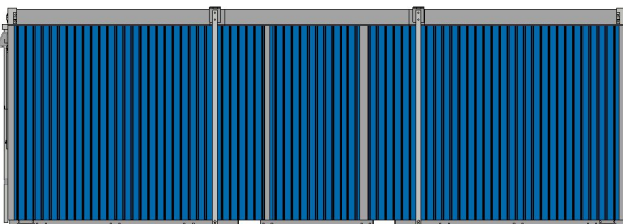

Modulhuset AB HABT 22

PRODUCT SPECIFICATION:

Roof angle	1:60
Weight	ca' 5400 kg
Transportation measures	2950 x 8570 x 3000 mm
Inside measures	2620 x 8120 x 2400 mm
Building area	24 m ²
Entrance	3,1 m ²
Apartment 1	
Room 1	7,0 m ²
WC/Dusch	1,6 m ²
Apartment 2	
Room 2	7,0 m ²
WC/Dusch	1,6 m ²

More detailed information on next page

Producer:

Modulhuset AB

HABT 22

STANDARD EQUIPING:

GROUND FLOOR, U=0,21 W/(m²K), structure thickness 287mm

- Floor cover PVC, TARKETT Eclipse 35 grey, or similar product
- Particle board P5 22mm, screwed and glued to the beams
- Wooden frame 45*145mm, C24, c/c 600mm
- Insulation, mineral glass wool $\lambda_D=0,035$ W/mK, 50+100mm
- Chipboard OSB-3 8mm
- Steel profile frame 110mm, galvanized, liftable with forklift and crane

EXTERNAL WALLS, U=0,36 W/(m²K), structure thickness 139mm

- Internal finishing board 12mm, FORESTIA 07F beige, or similar product
- Vapour barrier PU plastic 0,2mm, UV resistant
- Wooden frame 45*95mm, C24, c/c 600mm
- Insulation, mineral glass wool $\lambda_D=0,035$ W/mK, 100mm
- Chipboard OSB-3 12mm
- Wind barrier bitumen paper
- Vertical wooden weatherboards UYS 18*120mm, once primer and once finally painted

INTERNAL WALLS, inside modular unit, structure thickness 66/90mm

- Internal finishing board 12mm, FORESTIA 07F beige, or similar product
- Wooden frame 42*42/66mm, FJ, c/c 600mm
- Insulation, mineral glass wool $\lambda_D=0,035$ W/mK, 50mm
- Internal finishing board 12mm, FORESTIA 07F beige, or similar product