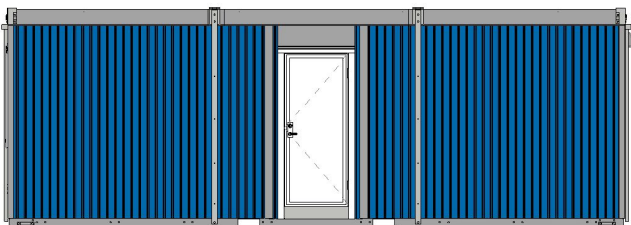

Modulhuset AB HABT 22

PRODUCT SPECIFICATION:

Roof angle	1:60
Weight	ca' 5400 kg
Transportation measures	2950 x 8570 x 3000 mm
Inside measures	2620 x 8120 x 2400 mm
Building area	24 m ²
Entrance	3,1 m ²
Apartment 1	
Room 1	7,0 m ²
WC/Dusch	1,6 m ²
Apartment 2	
Room 2	7,0 m ²
WC/Dusch	1,6 m ²

More detailed information on next page

Producer:

Modulhuset AB

HABT 22

STANDARD EQUIPING:

GROUND FLOOR, U=0,21 W/(m²K), structure thickness 287mm

- Floor cover PVC, TARKETT Eclipse 35 grey, or similar product
- Particle board P5 22mm, screwed and glued to the beams
- Wooden frame 45*145mm, C24, c/c 600mm
- Insulation, mineral glass wool $\lambda_D=0,035$ W/mK, 50+100mm
- Chipboard OSB-3 8mm
- Steel profile frame 110mm, galvanized, liftable with forklift and crane

EXTERNAL WALLS, U=0,36 W/(m²K), structure thickness 139mm

- Internal finishing board 12mm, FORESTIA 07F beige, or similar product
- Vapour barrier PU plastic 0,2mm, UV resistant
- Wooden frame 45*95mm, C24, c/c 600mm
- Insulation, mineral glass wool $\lambda_D=0,035$ W/mK, 100mm
- Chipboard OSB-3 12mm
- Wind barrier bitumen paper
- Vertical wooden weatherboards UYS 18*120mm, once primer and once finally painted

INTERNAL WALLS, inside modular unit, structure thickness 66/90mm

- Internal finishing board 12mm, FORESTIA 07F beige, or similar product
- Wooden frame 42*42/66mm, FJ, c/c 600mm
- Insulation, mineral glass wool $\lambda_D=0,035$ W/mK, 50mm
- Internal finishing board 12mm, FORESTIA 07F beige, or similar product