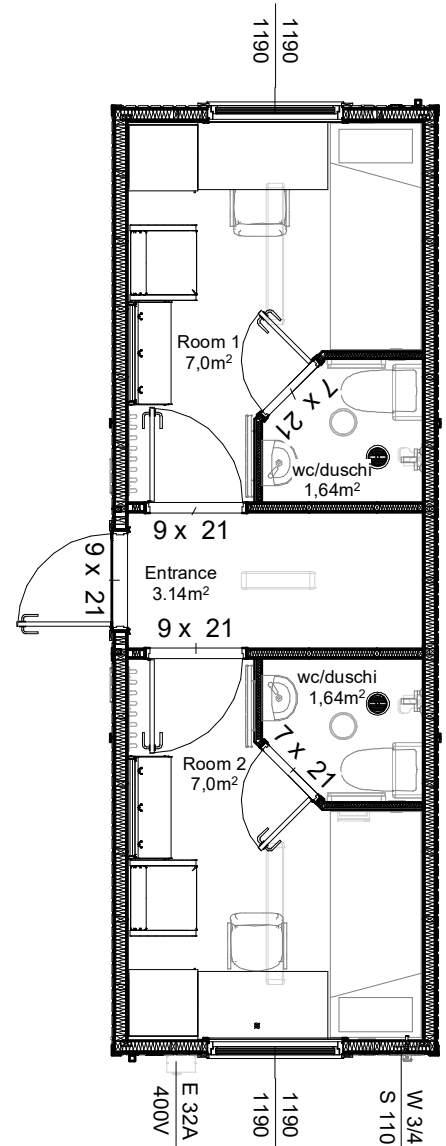

Modulhuset AB HABT 22

PRODUCT SPECIFICATION:

Roof angle	1:60
Weight	ca' 5400 kg
Transportation measures	2950 x 8570 x 3000 mm
Inside measures	2620 x 8120 x 2400 mm
Building area	24 m ²
Entrance	3,1 m ²
Apartment 1	
Room 1	7,0 m ²
WC/Dusch	1,6 m ²
Apartment 2	
Room 2	7,0 m ²
WC/Dusch	1,6 m ²

More detailed information on next page

Producer:

Modulhuset AB

HABT 22

STANDARD EQUIPING:

GROUND FLOOR, U=0,21 W/(m²K), structure thickness 287mm

- Floor cover PVC, TARKETT Eclipse 35 grey, or similar product
- Particle board P5 22mm, screwed and glued to the beams
- Wooden frame 45*145mm, C24, c/c 600mm
- Insulation, mineral glass wool $\lambda_D=0,035$ W/mK, 50+100mm
- Chipboard OSB-3 8mm
- Steel profile frame 110mm, galvanized, liftable with forklift and crane

DOORS and HATCHES

- D51 2 pc Internal door set straight edge, 700*2100mm, flush, white
D55 2 pc Internal door set straight edge, 900*2100mm, flush, white

WINDOWS, U=1,4W/(m²K)

- W05 2 pc PVC window 1200*1200mm, projecting top hung opening, U=1,40 W/m²K, white

FURNISHING and APPLIANCES

- F20 2 pc Chair customer/dining, plastic, black

ELECTRICITY

- E01 1 pc Electrical connection wall box 32A 400V IN-OUT, external
E15 1 pc Electrical distribution wall box for 24 modules, internaö
E32 2 pc Light LED 10w with precense sensor
E36 1 pc Light LED 24w with precense sensor
E36 2 pc Light LED 48w with precense sensor
E40 1 pc Socket 1 IP44