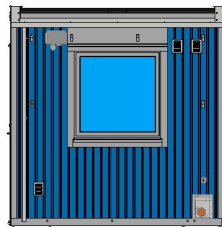

Modulhuset AB HABT 22

PRODUCT SPECIFICATION:

Roof angle	1:60
Weight	ca' 5400 kg
Transportation measures	2950 x 8570 x 3000 mm
Inside measures	2620 x 8120 x 2400 mm
Building area	24 m ²
Entrance	3,1 m ²
Apartment 1	
Room 1	7,0 m ²
WC/Dusch	1,6 m ²
Apartment 2	
Room 2	7,0 m ²
WC/Dusch	1,6 m ²

More detailed information on next page

Producer:

Modulhuset AB

HABT 22

STANDARD EQUIPING:

GROUND FLOOR, U=0,21 W/(m²K), structure thickness 287mm

- Floor cover PVC, TARKETT Eclipse 35 grey, or similar product
- Particle board P5 22mm, screwed and glued to the beams
- Wooden frame 45*145mm, C24, c/c 600mm
- Insulation, mineral glass wool $\lambda_D=0,035$ W/mK, 50+100mm
- Chipboard OSB-3 8mm
- Steel profile frame 110mm, galvanized, liftable with forklift and crane

DOORS and HATCHES

- D51 2 pc Internal door set straight edge, 700*2100mm, flush, white
D55 2 pc Internal door set straight edge, 900*2100mm, flush, white

WINDOWS, U=1,4W/(m²K)

- W05 2 pc PVC window 1200*1200mm, projecting top hung opening, U=1,40 W/m²K, white