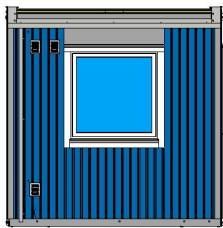

Modulhuset AB HABT 22

PRODUCT SPECIFICATION:

Roof angle	1:60
Weight	ca' 5400 kg
Transportation measures	2950 x 8570 x 3000 mm
Inside measures	2620 x 8120 x 2400 mm
Building area	24 m ²
Entrance	3,1 m ²
Apartment 1	
Room 1	7,0 m ²
WC/Dusch	1,6 m ²
Apartment 2	
Room 2	7,0 m ²
WC/Dusch	1,6 m ²

More detailed information on next page

Producer:

Modulhuset AB

HABT 22

STANDARD EQUIPING:

GROUND FLOOR, U=0,21 W/(m²K), structure thickness 287mm

- Floor cover PVC, TARKETT Eclipse 35 grey, or similar product
- Particle board P5 22mm, screwed and glued to the beams
- Wooden frame 45*145mm, C24, c/c 600mm
- Insulation, mineral glass wool $\lambda_D=0,035$ W/mK, 50+100mm
- Chipboard OSB-3 8mm
- Steel profile frame 110mm, galvanized, liftable with forklift and crane

DOORS and HATCHES

- D51 2 pc Internal door set straight edge, 700*2100mm, flush, white
D55 2 pc Internal door set straight edge, 900*2100mm, flush, white

WINDOWS, U=1,4W/(m²K)

- W05 2 pc PVC window 1200*1200mm, projecting top hung opening, U=1,40 W/m²K, white